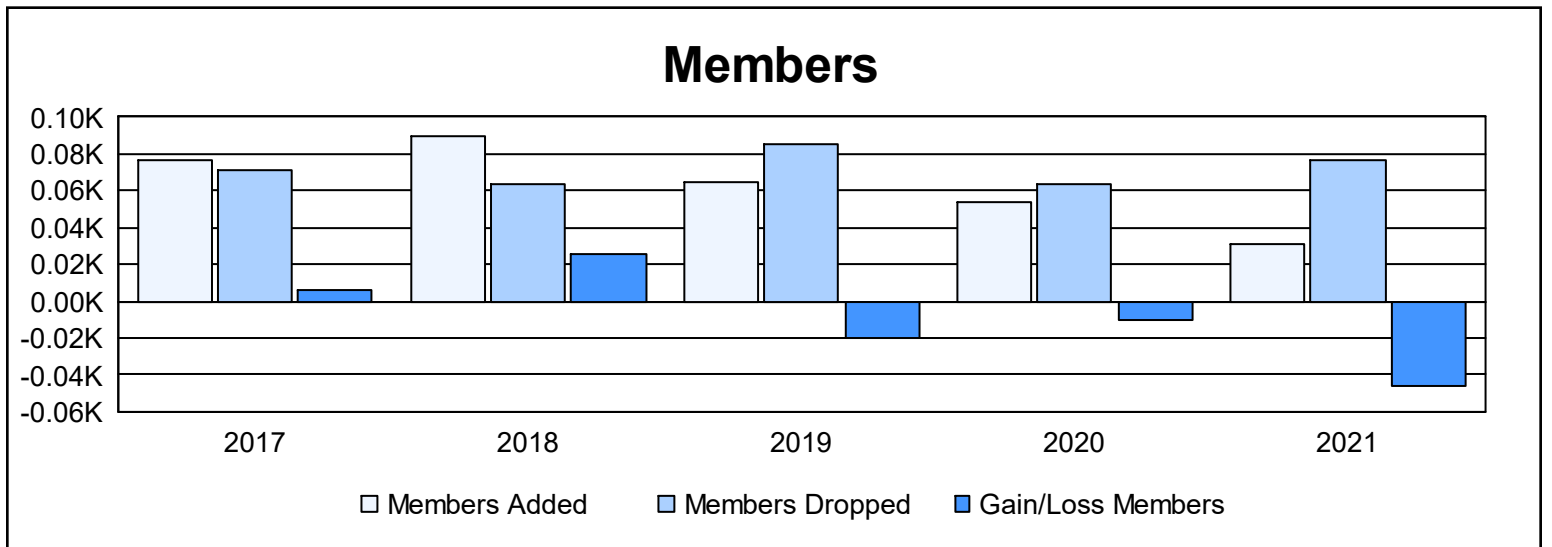

Year	New Clubs	Dropped Clubs	Gain/ Loss Clubs	New Members	Charter Members	Reinstate Members	Transfer Members	Total Member Added	Total Members Dropped	Gain/ Loss Members
2016-2017	0	0	0	70	1	5	1	77	71	6
2017-2018	0	0	0	88	0	1	1	90	64	26
2018-2019	0	0	0	60	1	2	2	65	85	-20
2019-2020	0	0	0	52	0	2	0	54	64	-10
2020-2021	0	0	0	27	0	3	1	31	77	-46
Average	0	0	0	59	0	3	1	63	72	-9

Membership Composition June 2021 Cumulative

Gender Composition June 2021 Cumulative